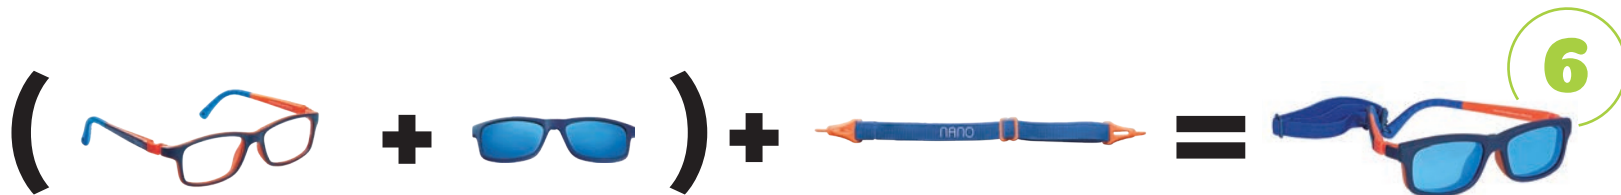

Just one frame + accessories =

6 **INDESTRUCTIBLE*** WEARING OPTIONS:

*The clip-on is not subject to the same characteristics of flexibility as the frame.