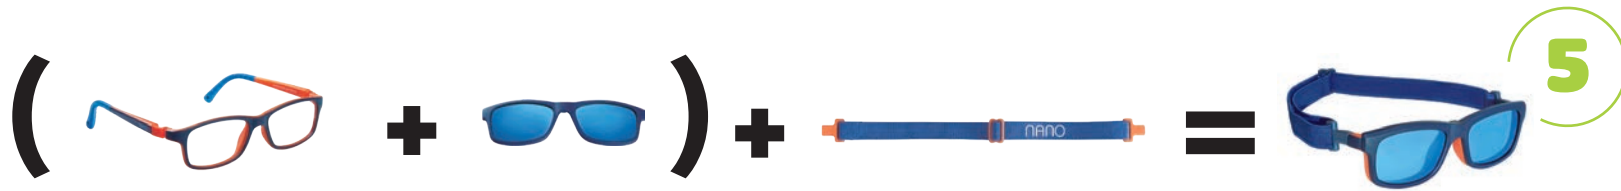

Just one frame + accessories =

6 **INDESTRUCTIBLE*** WEARING OPTIONS:

*The clip-on is not subject to the same characteristics of flexibility as the frame.